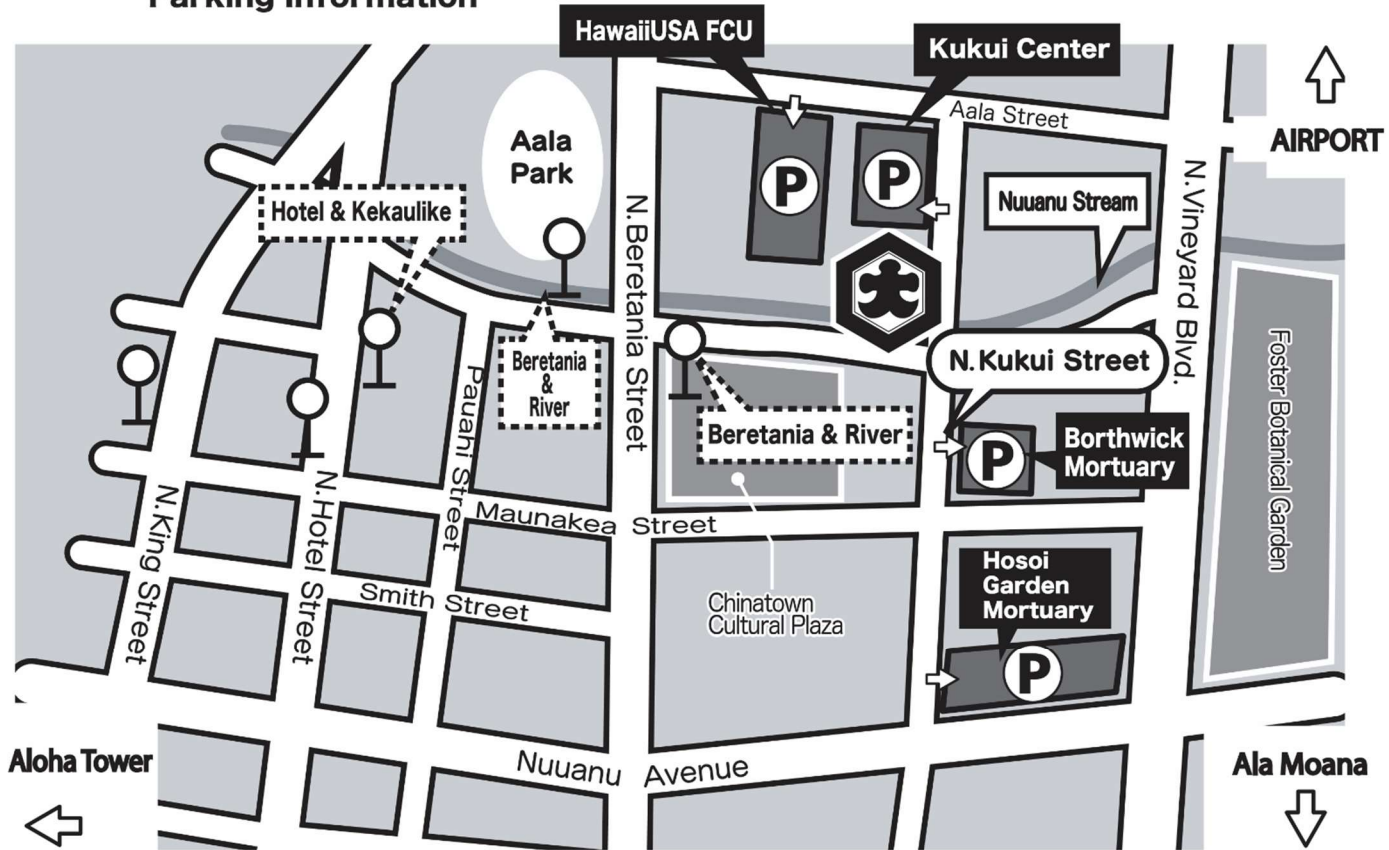

**“Hatsumoude” New Year Blessing
Parking Information**

	Dec. 31 Midnight	Jan. 1 7:00a.m.-5:00p.m.	Jan. 2 7:00a.m.-5:00p.m.	Jan. 3 7:00a.m.-5:00p.m.
Kukui Center	×	○	○	×
HawaiiUSA FCU	○	○	○	×
Borthwick Mortuary	○	○	○	×
Hosoi Garden Mortuary	○	○	○	×