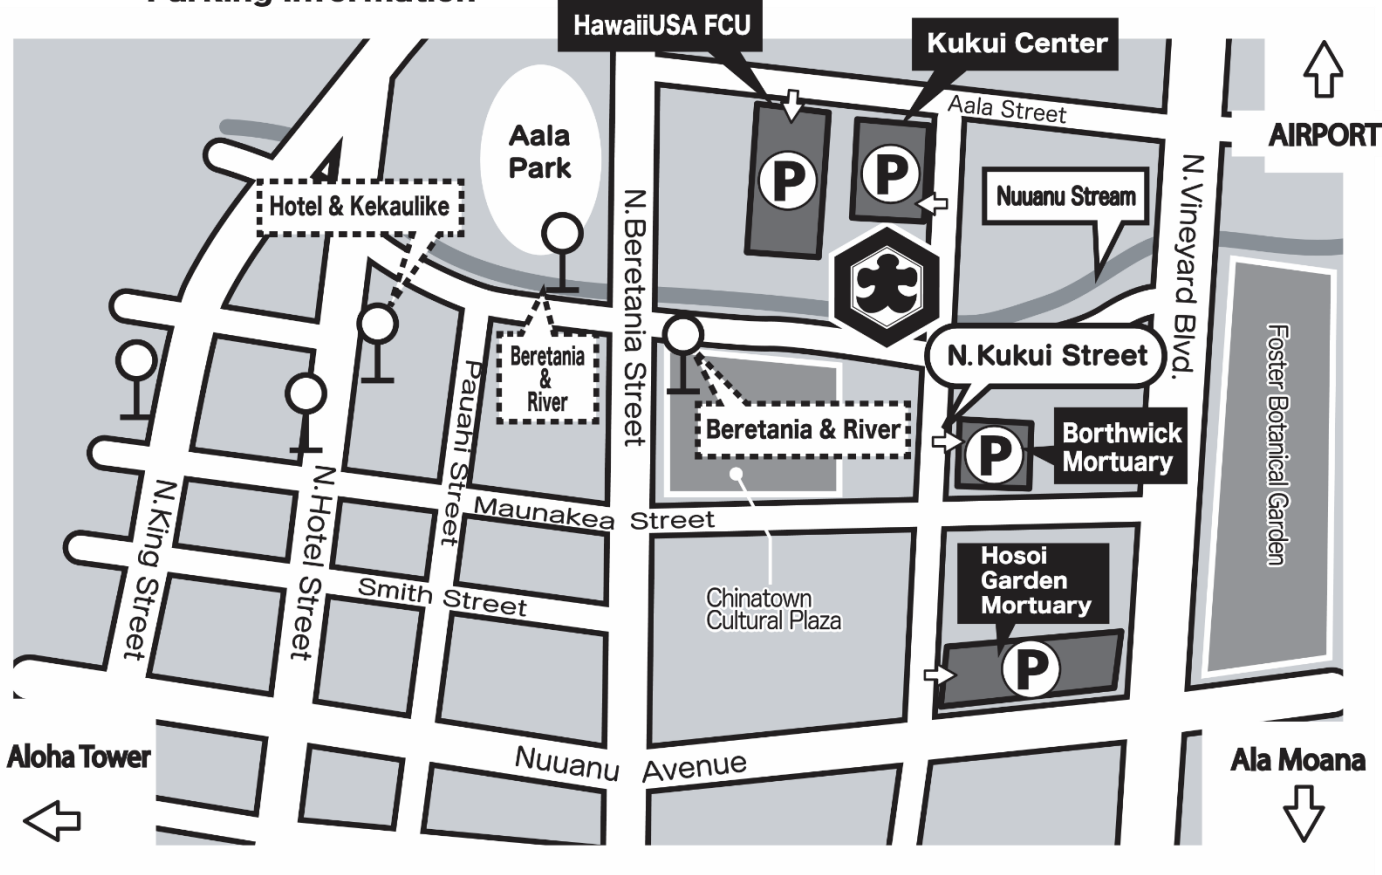

**“Hatsumoude” New Year Blessing
Parking Information**

	Dec. 31 Midnight	Jan. 1 7:00a.m.-5:00p.m.	Jan. 2 7:00a.m.-5:00p.m.	Jan. 3 7:00a.m.-5:00p.m.
Kukui Center	×	○	○	×
HawaiiUSA FCU	○	○	○	×
Borthwick Mortuary	○	○	×	×
Hosoi Garden Mortuary	○	○	×	×